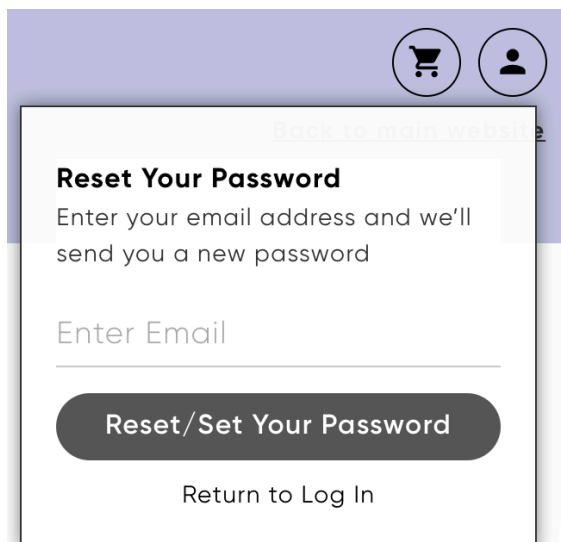

Purchase a Membership

Membership Prices

Adult	\$25
Concession	\$20
Student	\$20
Junior	\$15

Please Log In before purchasing your membership.

Click on the Log In icon.

A unique email address is required for each member as your username.

If you know your username and password enter them and press Log In.

If you do not remember your password or you don't think you have ever entered one, Click on the "Forgot Password or No Password Set?" link.